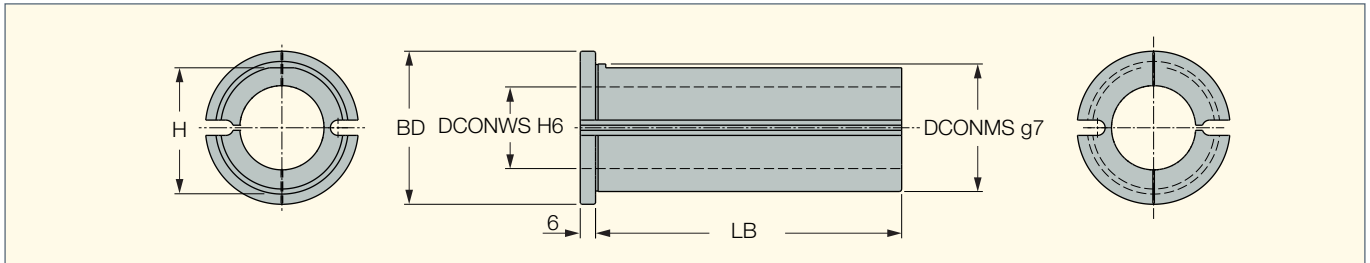

Advantages

The reduction sleeves (bushings) are made for tool blocks as well as for VDI tools.

It is essential to clamp WHISPERLINE boring bars in split sleeves to ensure effective chatter reduction.

WHISPERLINE

AV-BUSH

Reduction Sleeves for Tool Blocks and VDI Holders

<https://www.iscar.com/eCatalog/Family.aspx?fnum=5166&mapp=IT&GFSTYP=M&srch=1>

M E T R I C						
Designation	DCONMS	DCONWS	BD	LB	H	
AV-BUSH-32-16	32.00	16.00	42.00	60.00	31.0	
AV-BUSH-32-20	32.00	20.00	42.00	60.00	31.0	
AV-BUSH-32-25	32.00	25.00	42.00	60.00	31.0	
AV-BUSH-40-16	40.00	16.00	50.00	100.00	38.5	
AV-BUSH-40-20	40.00	20.00	50.00	100.00	38.5	
AV-BUSH-40-25	40.00	25.00	50.00	100.00	38.5	
AV-BUSH-40-32	40.00	32.00	50.00	100.00	38.5	
AV-BUSH-50-20	50.00	20.00	60.00	120.00	48.5	
AV-BUSH-50-25	50.00	25.00	60.00	120.00	48.5	
AV-BUSH-50-32	50.00	32.00	60.00	120.00	48.5	
AV-BUSH-50-40	50.00	40.00	60.00	120.00	48.5	
AV-BUSH-60-32	60.00	32.00	70.00	150.00	58.5	
AV-BUSH-60-40	60.00	40.00	70.00	150.00	58.5	
AV-BUSH-60-50	60.00	50.00	70.00	150.00	58.5	