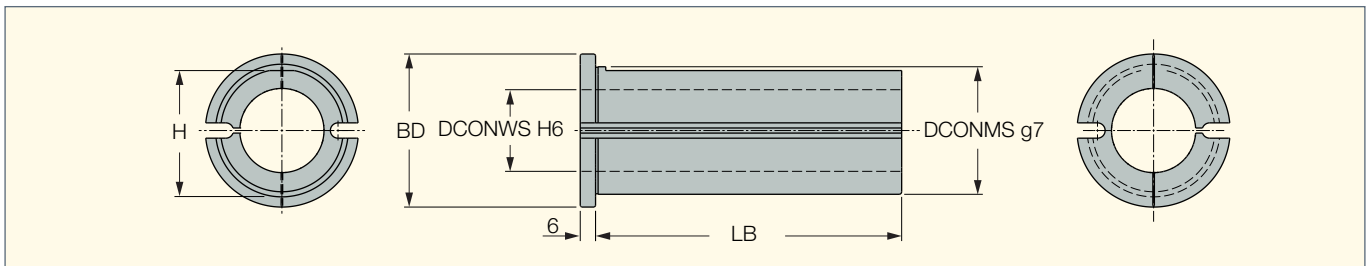

Advantages

The reduction sleeves (bushings) are made for tool blocks as well as for VDI tools.

It is essential to clamp WHISPERLINE boring bars in split sleeves to ensure effective chatter reduction.

WHISPERLINE

AV-BUSH

Reduction Sleeves for Tool Blocks and VDI Holders

<https://www.iscar.com/eCatalog/Family.aspx?fnum=5166&mapp=IT&GFSTYP=M&srch=1>

M E T R I C						
Designation	DCONMS	DCONWS	BD	LB	H	
AV-BUSH-32-16	32.00	16.00	42.00	60.00	31.0	
AV-BUSH-32-20	32.00	20.00	42.00	60.00	31.0	
AV-BUSH-32-25	32.00	25.00	42.00	60.00	31.0	
AV-BUSH-40-16	40.00	16.00	50.00	100.00	38.5	
AV-BUSH-40-20	40.00	20.00	50.00	100.00	38.5	
AV-BUSH-40-25	40.00	25.00	50.00	100.00	38.5	
AV-BUSH-40-32	40.00	32.00	50.00	100.00	38.5	
AV-BUSH-50-20	50.00	20.00	60.00	120.00	48.5	
AV-BUSH-50-25	50.00	25.00	60.00	120.00	48.5	
AV-BUSH-50-32	50.00	32.00	60.00	120.00	48.5	
AV-BUSH-50-40	50.00	40.00	60.00	120.00	48.5	
AV-BUSH-60-32	60.00	32.00	70.00	150.00	58.5	
AV-BUSH-60-40	60.00	40.00	70.00	150.00	58.5	
AV-BUSH-60-50	60.00	50.00	70.00	150.00	58.5	

AV-BUSH

Reduction Sleeves for Tool Blocks and VDI Holders

<https://www.iscar.com/eCatalog/Family.aspx?fnum=5167&mapp=IT&GFSTYP=I&srch=1>

I N C H						
Designation	DCONMS	DCONWS	BD	LB	H	
AV-BUSH-1.25-0.625	1.250	.6250	1.6540	2.362	1.210	
AV-BUSH-1.25-0.750	1.250	.7500	1.6540	2.362	1.210	
AV-BUSH-1.25-1.000	1.250	1.0000	1.6540	2.362	1.210	
AV-BUSH-1.50-0.625	1.500	.6250	1.9690	3.937	1.461	
AV-BUSH-1.50-0.750	1.500	.7500	1.9690	3.937	1.461	
AV-BUSH-1.50-1.000	1.500	1.0000	1.9690	3.937	1.461	
AV-BUSH-1.50-1.250	1.500	1.2500	1.9690	3.937	1.461	
AV-BUSH-2.00-0.750	2.000	.7500	2.3620	4.724	1.941	
AV-BUSH-2.00-1.000	2.000	1.0000	2.3620	4.724	1.941	
AV-BUSH-2.00-1.250	2.000	1.2500	2.3620	4.724	1.941	
AV-BUSH-2.00-1.500	2.000	1.5000	2.3620	4.724	1.941	
AV-BUSH-2.50-1.250	2.500	1.2500	2.7560	5.906	2.441	
AV-BUSH-2.50-1.500	2.500	1.5000	2.7560	5.906	2.441	
AV-BUSH-2.50-2.000	2.500	2.0000	2.7560	5.906	2.441	